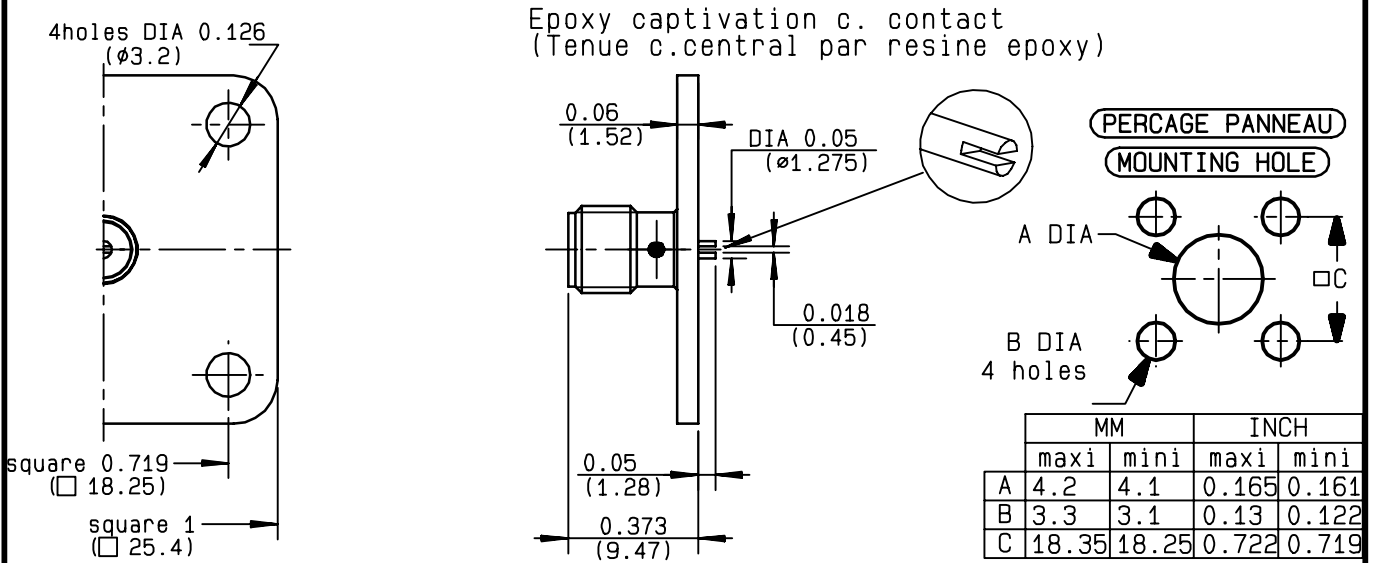

1 INCH SQUARE FLANGE JACK RECEPTACLE WITH SLOTTED CONTACT

R124.409.507
SERIES SMA-COM

NOMINAL IMPEDANCE	50 Ω
FREQUENCY RANGE	0-18 GHz
TEMPERATURE RATING	-65/+165 °C
V.S.W.R	1.04 + .0067 x F(GHz)Maxi
RF INSERTION LOSS	0.07 √F(GHz) dB Maxi
VOLTAGE RATING	500 Veff Maxi
DIELECTRIC WITHSTANDING VOLTAGE	1000 Veff Mini
INSULATION RESISTANCE	5000 MΩMini
HERMETIC SEAL	NA Atm.cm ³ /s
LEAKAGE (pressurized only)	NA
MECHANICAL DURABILITY	100 Cycles
WEIGHT	8.35 gr
SPECIFICATION	

CABLES :

OTHERS CHARACTERISTICS

cc1.28-is0-car25.4-re

CABLE RETENTION	NA	N Mini
CENTER CONTACT RETENTION		
Axial force - mating end	27	N Mini
Axial force - opposite end	27	N Mini
Torque	2.8	cm.N Mini
RECOMMENDED TORQUES		
Mating	NA	cm.N
Panel nut	NA	cm.N
Clamp nut	NA	cm.N

ISSUE	CREATION DATE	FILE PART-NUMBER
9847A01	22/06/1995	95-0106-891

Connect to the future

The information given here is subject to change without notice. Design changes may be in order to improve the product .